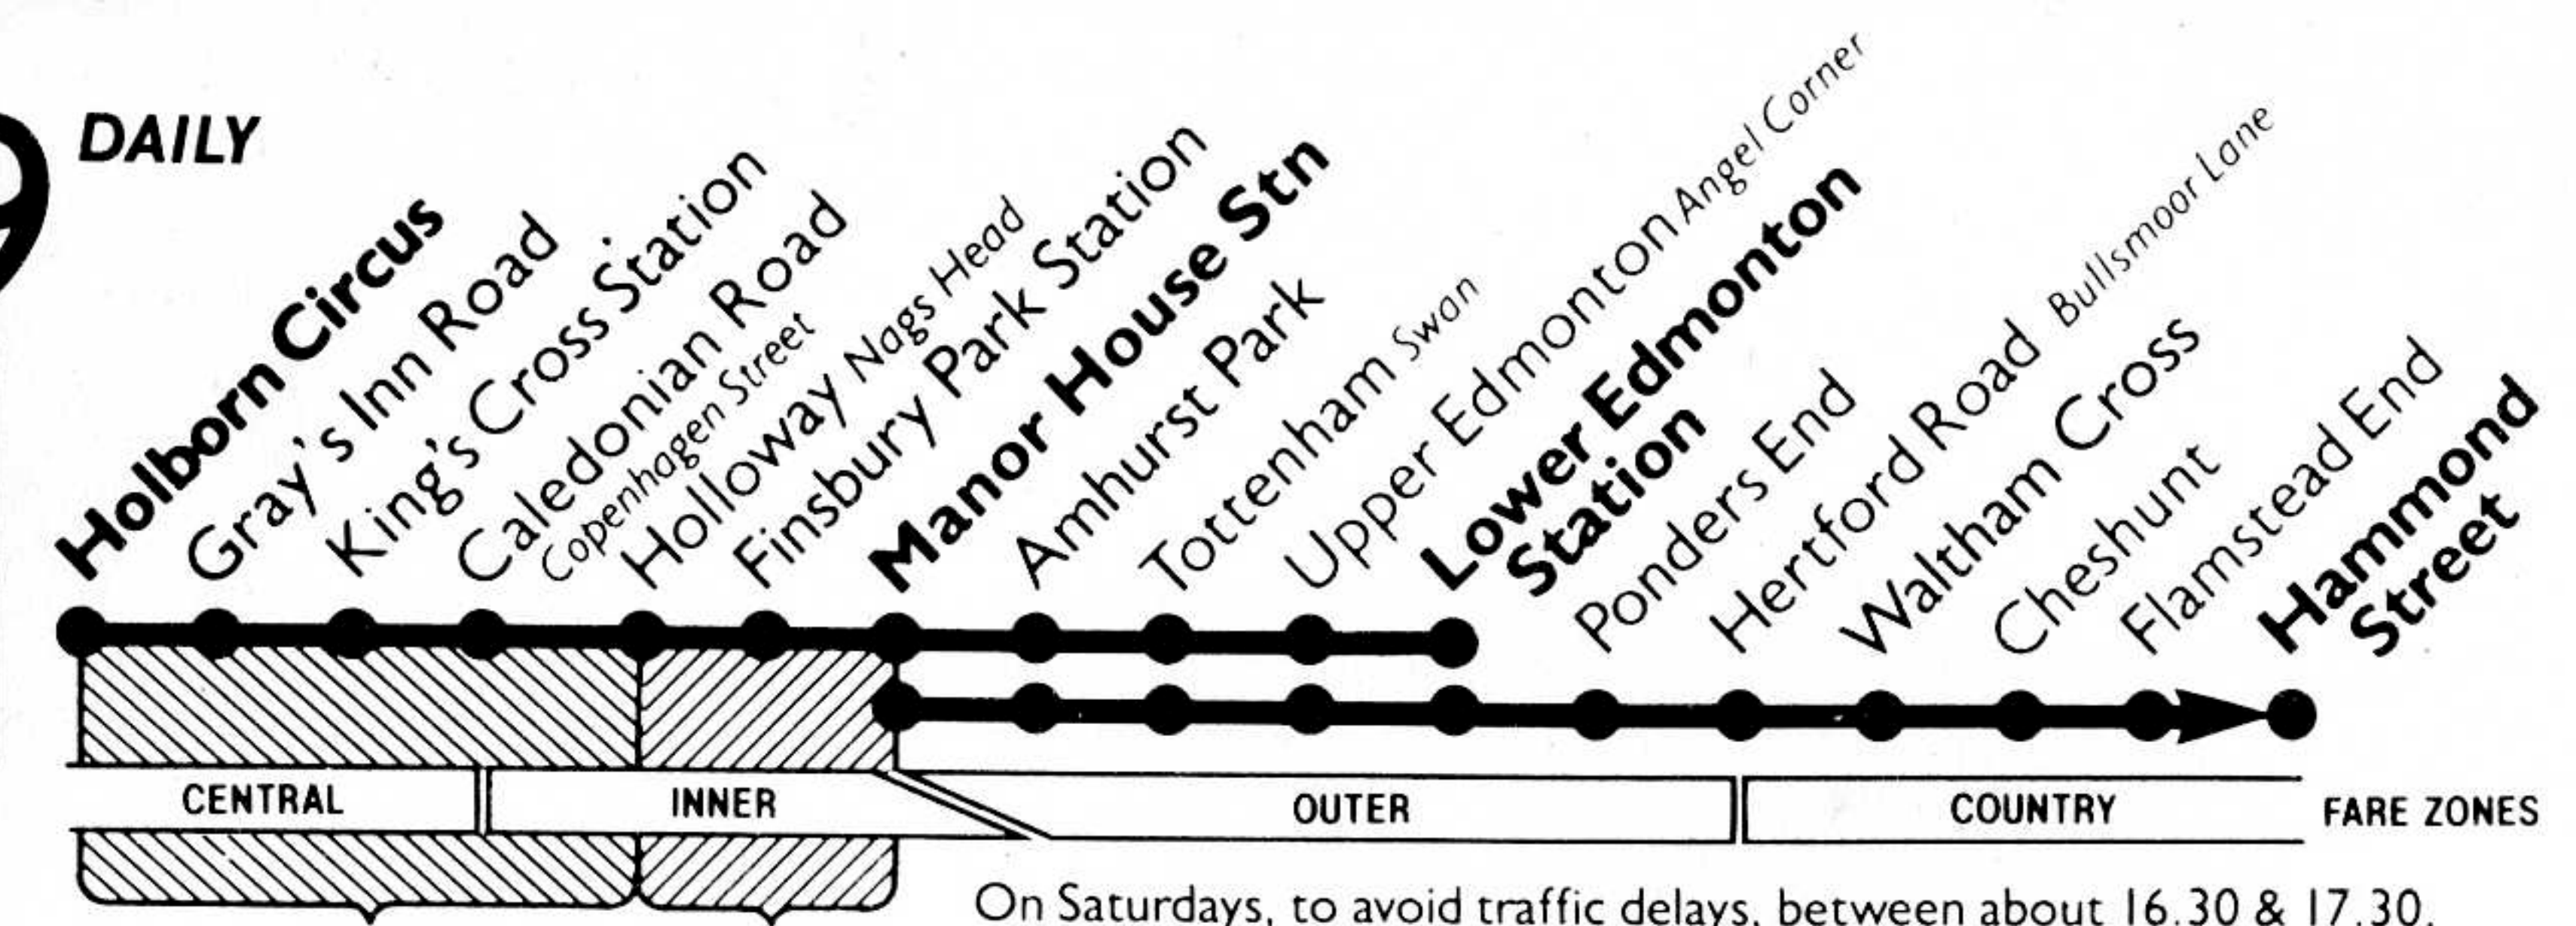

Please have your fare ready to PAY THE DRIVER

Mons. to Fris. No evening service. On Saturdays, to avoid traffic delays, between about 16.30 & 17.30, when Tottenham Hotspur are playing at home, buses to Hammond Street start from Lower Edmonton Station.

Mondays to Fridays

NOTE Between Manor House Station and Lower Edmonton Station extra buses provide a service every 3-4 minutes (including bus 279) until 20:00.

Table with columns for stations (Manor House Station, Tottenham Swan, Lower Edmonton Station, Ponders End Southbury Road, Waltham Cross, Cheshunt, Hammond Street) and departure times for Monday to Friday.

Saturdays

Table with columns for stations and departure times for Saturday service.

Additional buses, Saturdays: Manor House Station to Tottenham Swan at 15:30, 18:35 and 19:05; Manor House Station to Lower Edmonton Station at 06:40, 07:10 and 07:40; Manor House Station to Edmonton Tramway Avenue at 18:30 and 18:43; Lower Edmonton Station to Edonton Tramway Avenue at 18:32 and 19:17.

Mondays to Fridays

Table with columns for stations (Hammond Street, Cheshunt, Waltham Cross, Ponders End, Lower Edmonton Station, Tottenham Swan, Manor House Station, Holloway, Kings Cross, Holborn Circus) and departure times for Monday to Friday.