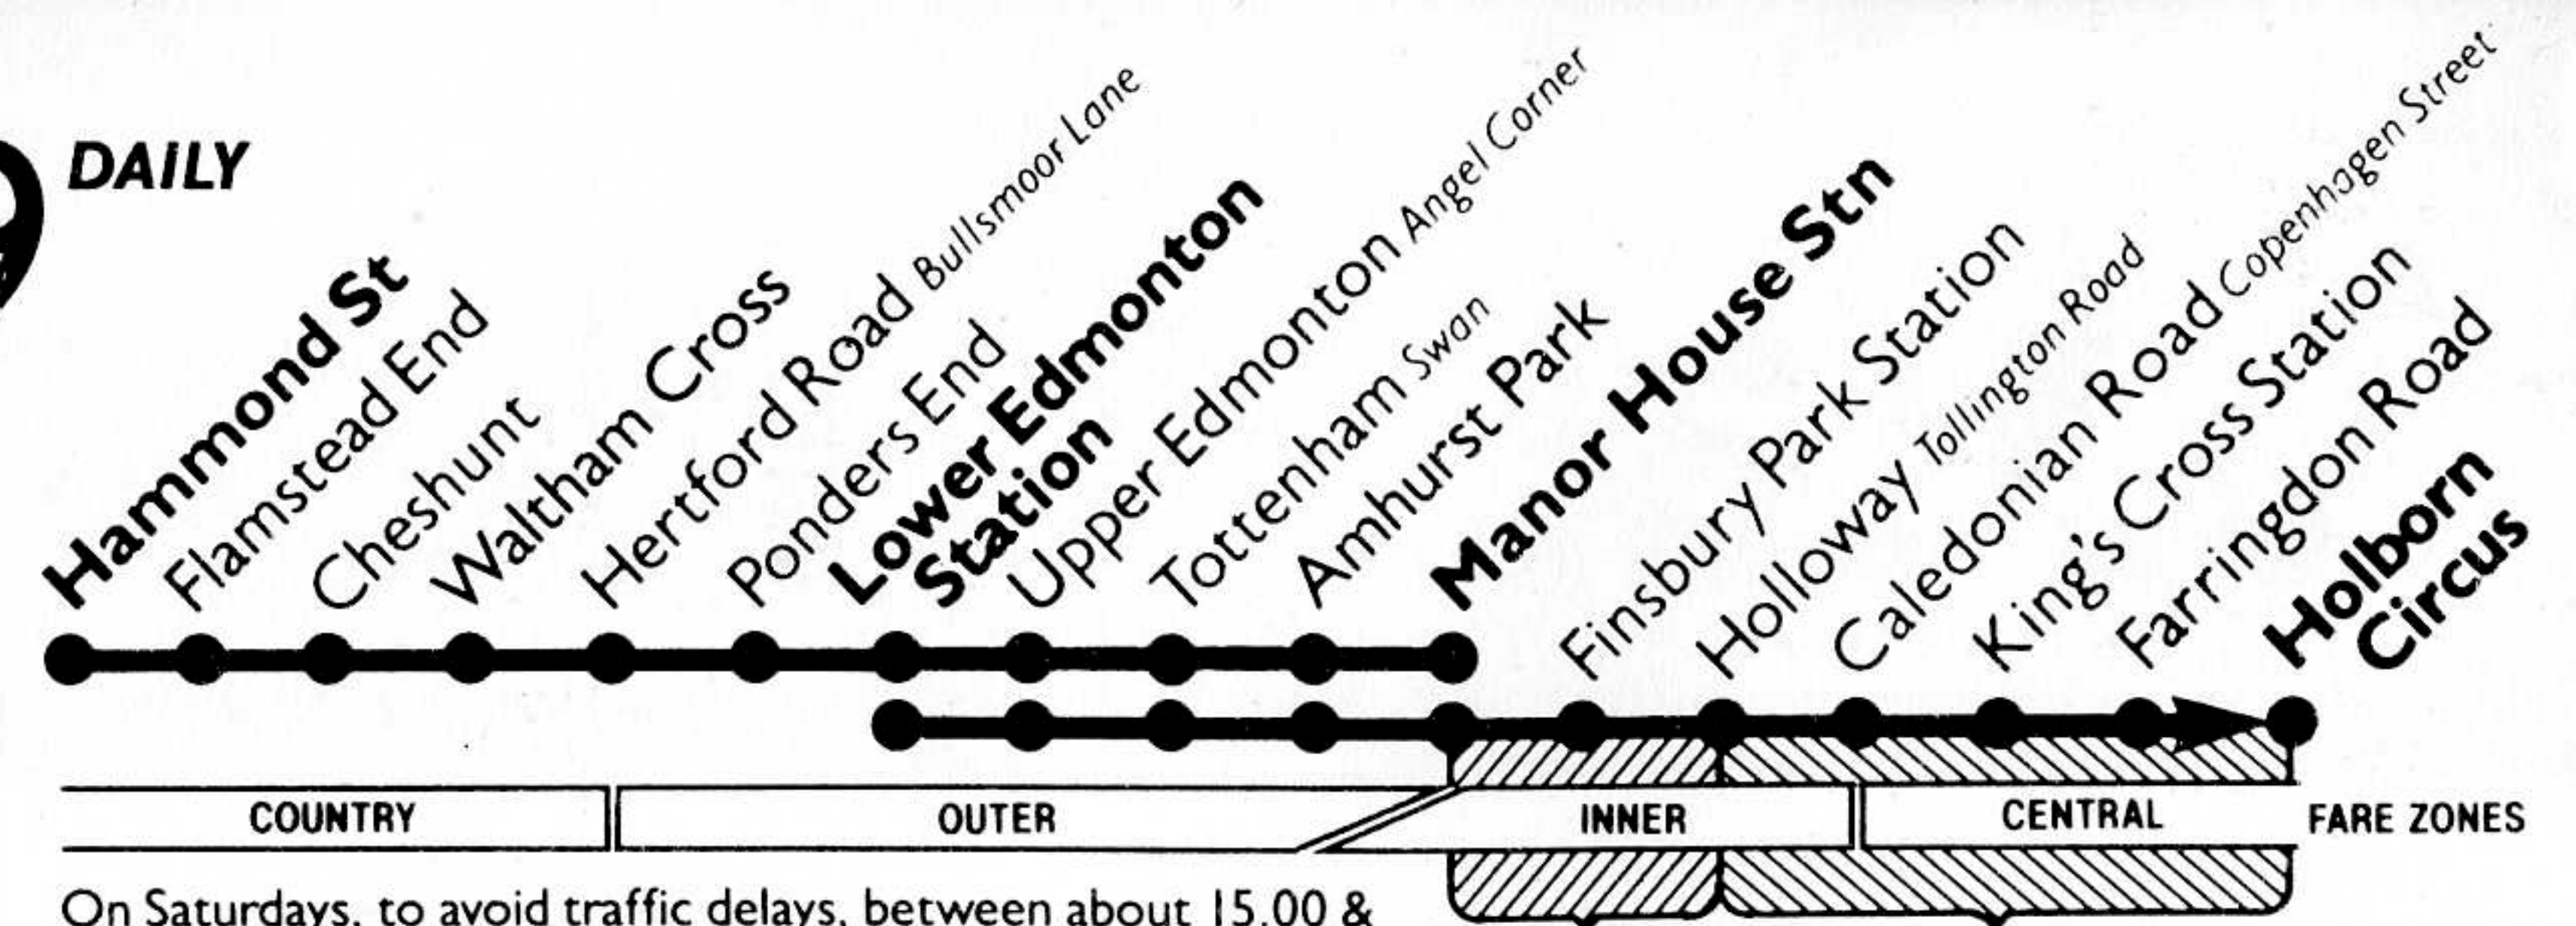

Mons. to Fris. No evening service. On Saturdays, to avoid traffic delays, between about 15.00 & 16.30, when Tottenham Hotspur are playing at home, buses from Hammond Street will terminate at Lower Edmonton Station.

Mondays to Fridays

Table with columns for stations (Hammond Street, Cheshunt, Waltham Cross, Ponders End, Lower Edmonton Station, Tottenham Swan, Manor House Station, Holloway, Kings Cross, Holborn Circus) and departure times for Monday to Friday.

Table with columns for stations and departure times for Saturday service.

Table with columns for stations and departure times for Sunday service.

Additional buses, Saturdays: Hammond Street to Lower Edmonton Station at 17:51; Edmonton Tramway Avenue to Manor House Station at 05:49, 06:09, 06:40, 09:00 and 09:21; Lower Edmonton Station to Manor House Station at 07:10, 07:40, 08:10, 08:40 and 14:45.

Saturdays

Table with columns for stations and departure times for Saturday service.

Sundays (and National Public Holidays)

Table with columns for stations and departure times for Sunday service.

A - Continues to Upper Edmonton Park Road. B - Starts from Flamstead End Jolly Bricklayers. C - Continues to Edmonton Tramway Avenue.