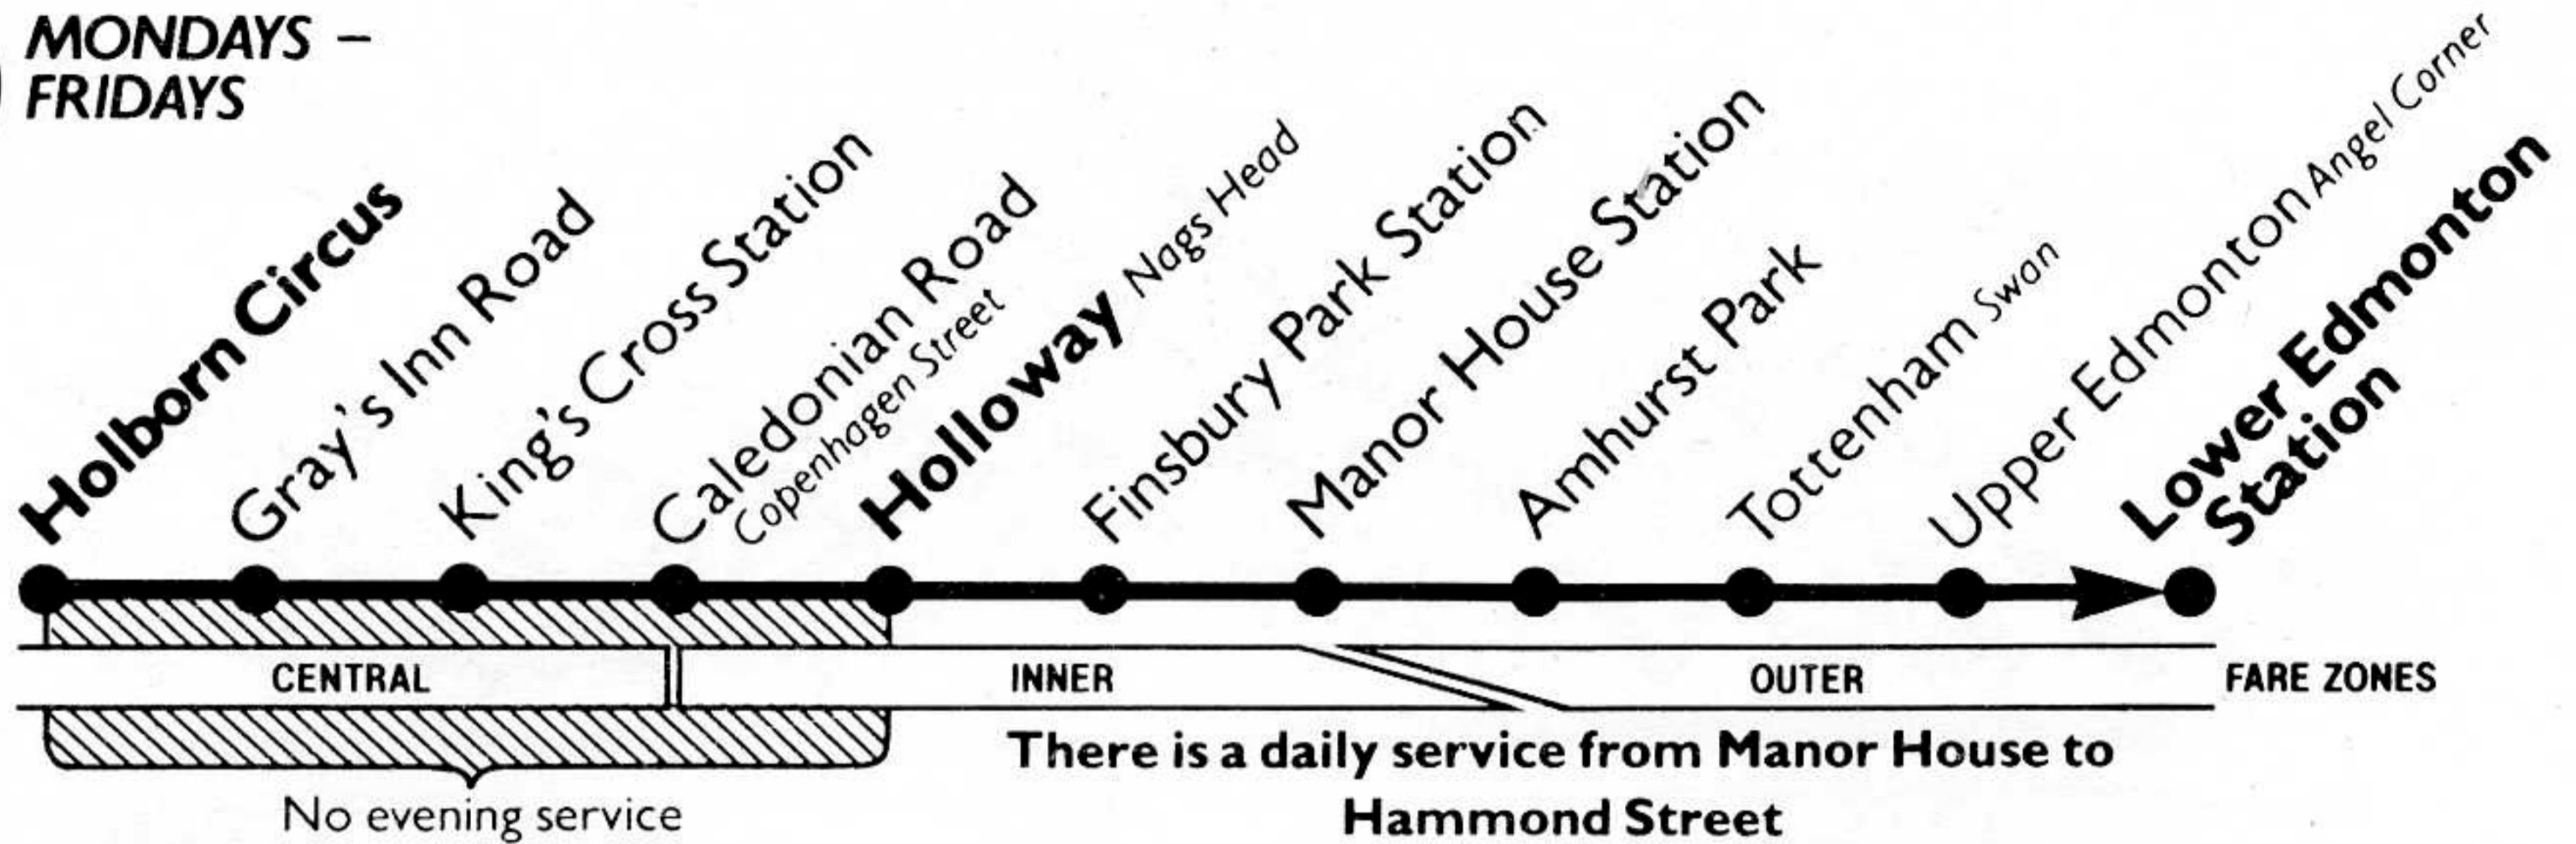

259

**MONDAYS –
FRIDAYS**

Please
have your
fare
ready to
**PAY THE
DRIVER**

Mondays to Fridays

Holborn Circus Charterhouse Street	0458	0518	0538	0558	0618	0639	0700	0718	0736	0756	0816	0836	0856	0916	0935	0955	1015	1035
Kings Cross Station ⊕ ⇌	0504	0524	0544	0604	0624	0647	0708	0726	0746	0806	0826	0846	0906	0926	0946	1006	1026	1046
Holloway Nags Head	0514	0534	0554	0614	0634	0657	0718	0737	0757	0817	0837	0857	0917	0938	0958	1018	1038	1058
Finsbury Park Station ⊕ ⇌	0519	0539	0559	0619	0639	0702	0724	0743	0803	0823	0843	0903	0923	0942	1002	1022	1042	1102
Manor House Station ⊕	0522	0542	0602	0622	0642	0705	0728	0747	0807	0827	0847	0907	0927	0946	1006	1026	1046	1106
Tottenham Swan	0530	0550	0610	0630	0651	0714	0738	0757	0817	0837	0857	0917	0937	0956	1016	1036	1056	1116
Upper Edmonton Angel Corner	0537	0557	0617	0638	0659	0722	0747	0806	0826	0846	0906	0926	0949	1008	1028	1048	1108	1128
Lower Edmonton Station ⇌	0542	0602	0622	0643	0704	0727	0752	0811	0831	0851	0911	0931	0955	1014	1034	1054	1114	1134

Holborn Circus Charterhouse Street	1055	Then	15	35	55		1455	1515	1532	1552	1611	1630	1650	1710	1730	1750	1810	1830
Kings Cross Station ⊕ ⇌	1106	at	26	46	06		1506	1526	1544	1604	1623	1643	1703	1723	1743	1803	1823	1843
Holloway Nags Head	1118	these	38	58	18		1518	1538	1558	1618	1637	1657	1717	1737	1757	1817	1837	1854
Finsbury Park Station ⊕ ⇌	1122	minutes	42	02	22	UNTIL	1522	1543	1603	1623	1642	1702	1722	1742	1802	1822	1842	1859
Manor House Station ⊕	1126	past	46	06	26		1526	1548	1608	1628	1647	1707	1727	1747	1807	1827	1847	1904
Tottenham Swan	1136	each	56	16	36		1536	1558	1618	1638	1658	1718	1738	1758	1818	1838	1857	1914
Upper Edmonton Angel Corner	1148	hour	08	28	48		1548	1610	1630	1650	1710	1730	1750	1810	1830	1849	1906	1923
Lower Edmonton Station ⇌	1154		14	34	54		1554	1616	1636	1656	1716	1736	1756	1816	1836	1854	1911	1928

Holborn Circus Charterhouse Street	1850	1910	....	1930	....	....	....	....	....	....	....	....	....	....	....	....	....	....
Kings Cross Station ⊕ ⇌	1903	1920	B	1938	B	B	B	B	B	B	B	B	B	B	B	B	B	B
Holloway Nags Head	1914	1931	1937	1948	1952	2022	2052	2122	2152	2222	2252	2322	....	....	....	....	....	....
Finsbury Park Station ⊕ ⇌	1919	1936	1942	1953	1957	2027	2057	2127	2157	2227	2257	2327	....	....	....	....	....	....
Manor House Station ⊕	1924	1940	1945	1956	2000	2030	2100	2130	2200	2230	2300	2330	....	....	....	....	....	....
Tottenham Swan	1934	1949	1954	2005	2009	2039	2109	2139	2209	2238	2308	2338	....	....	....	....	....	....
Upper Edmonton Angel Corner	1942	....	....	....	2017	2047	2117	2147	2217	2245	2315	....	....	....	....	....	....	....
Lower Edmonton Station ⇌	1947	....	....	....	2022	2052	2122	2152	2222	2250	2320	....	....	....	....	....	....	....

A - Continues to Ponders End Southbury Road.
B - Starts from Holloway Camden Road.
C - Continues to Hammond Street Smiths Lane.